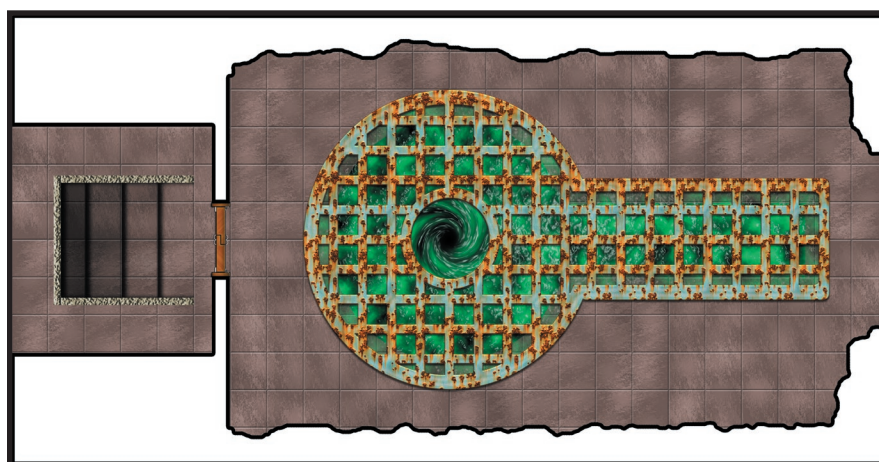

Louis Porter, Jr Design

350 NW 87th Terrace Plantation, FL 33324 HavenGod@lpjdesign.com www.lpjdesign.com

Devil's Workshop, Image Portfolio, Devil's Workshop Logo, Image Portfolio and Louis Porter, Jr. Design Logo are Trademarks of Louis Porter, Jr. Design. Copyright 2005 Louis Porter, Jr. Design, Inc. All Rights Reserved.

Look for more Cityscape Tiles and Fantasy Tiles at www.lpjdesign.com.